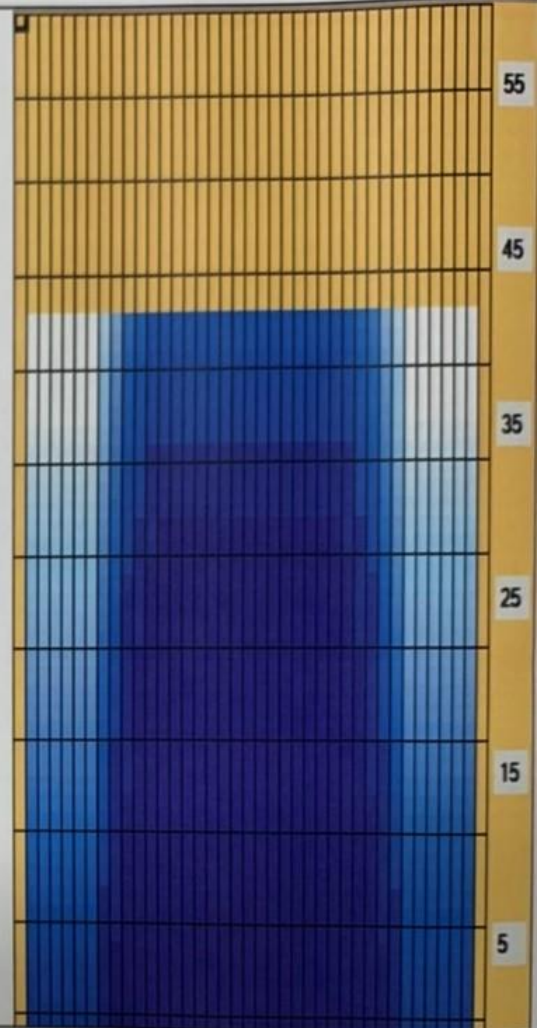

第51回全九州小中学・高校選手権大会

Oil Pattern Distance:	43 Feet	Reverse Brush Drop:	43 Feet	Oil Per Board:	50 uL
Forward Oil Total:	17.45 mL	Reverse Oil Total:	12.15 mL	Volume Oil Total:	29.6 mL
Forward Boards Crossed:	349 Boards	Reverse Boards Crossed:	243 Boards	Total Boards Crossed:	592 Boards

Forward Reverse More

▲	Start	Stop	Loads	Speed	Crossed	Start	End	Feet	T.Oil
1	2L	2R	0	30	0	43.0	36.0	-7.0	0
2	12L	12R	1	26	17	36.0	32.4	-3.6	850
3	11L	11R	1	22	19	32.4	29.3	-3.1	950
4	10L	10R	3	22	63	29.3	20.0	-9.3	3150
5	9L	9R	3	18	69	20.0	12.4	-7.6	3450
6	8L	8R	3	14	75	12.4	6.5	-5.9	3750
7	2L	2R	0	14	0	6.5	0.0	-6.5	0

Forward Reverse More

Conditioner:
Type In or Select
One

TransferType:
Type In or Select
One

- Forward
- Reverse
- Combined
- Buff

<p> Designed for FLEX | BIG BEN - 6544 | One of the most popular landmarks in the UK is the Elizabeth Tower, which houses Big Ben, the largest bell of the clock in the tower. At 44’ in length, this Recreation pattern will also be very popular as it will provide a lane condition conducive to many styles of play. So when bowling on this oil pattern, get your own Big Ben and ring the bell with every high score!</p>

Item	3L-7L:18L-18R	8L-12L:18L-18R	13L-17L:18L-18R	18L-18R:17R-13R	18L-18R:12R-8R	18L-18R:7R-3R
Description	Outside Track:Middle	Middle Track:Middle	Inside Track:Middle	Middle: Inside Track	Middle:Middle Track	Middle:Outside Track
Track Zone Ratio	8.67	1.57	1	1	1.57	8.67